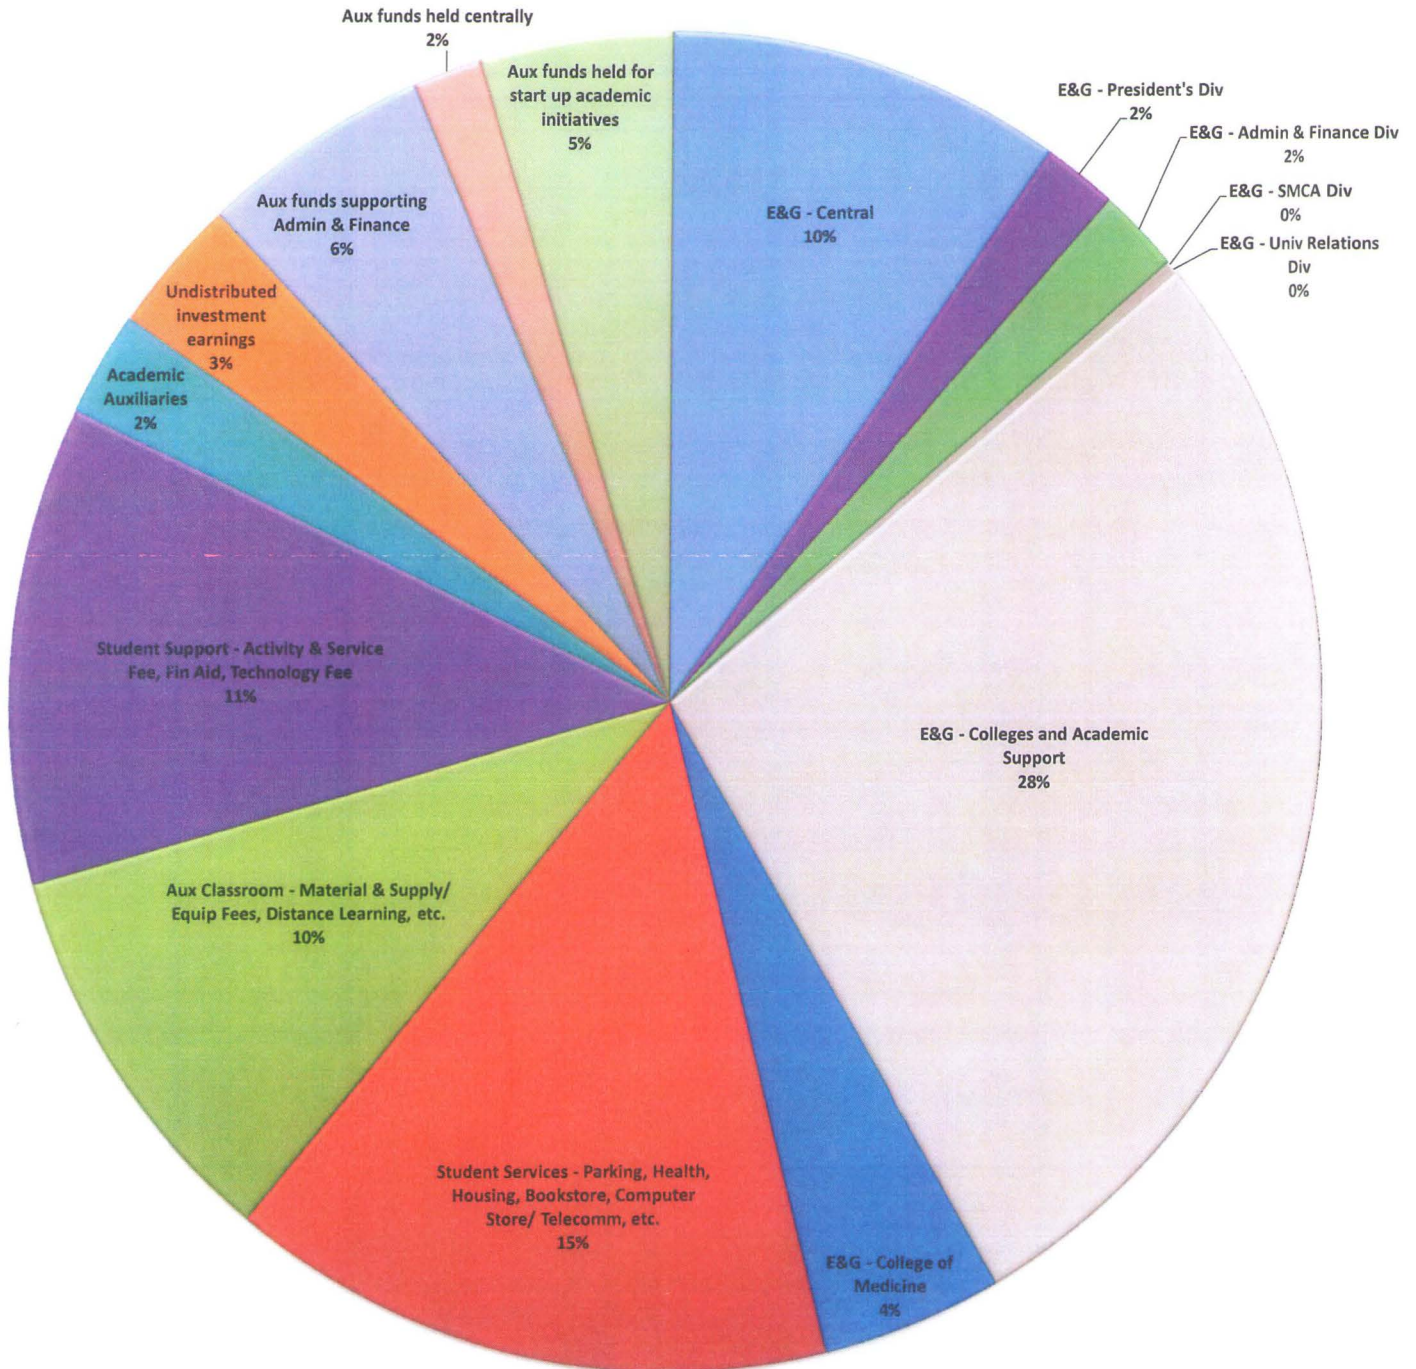

University of Central Florida
Net Assets by Source (unrestricted)
As of June 30, 2013
Non-recurring Resources

E&G = Education and General